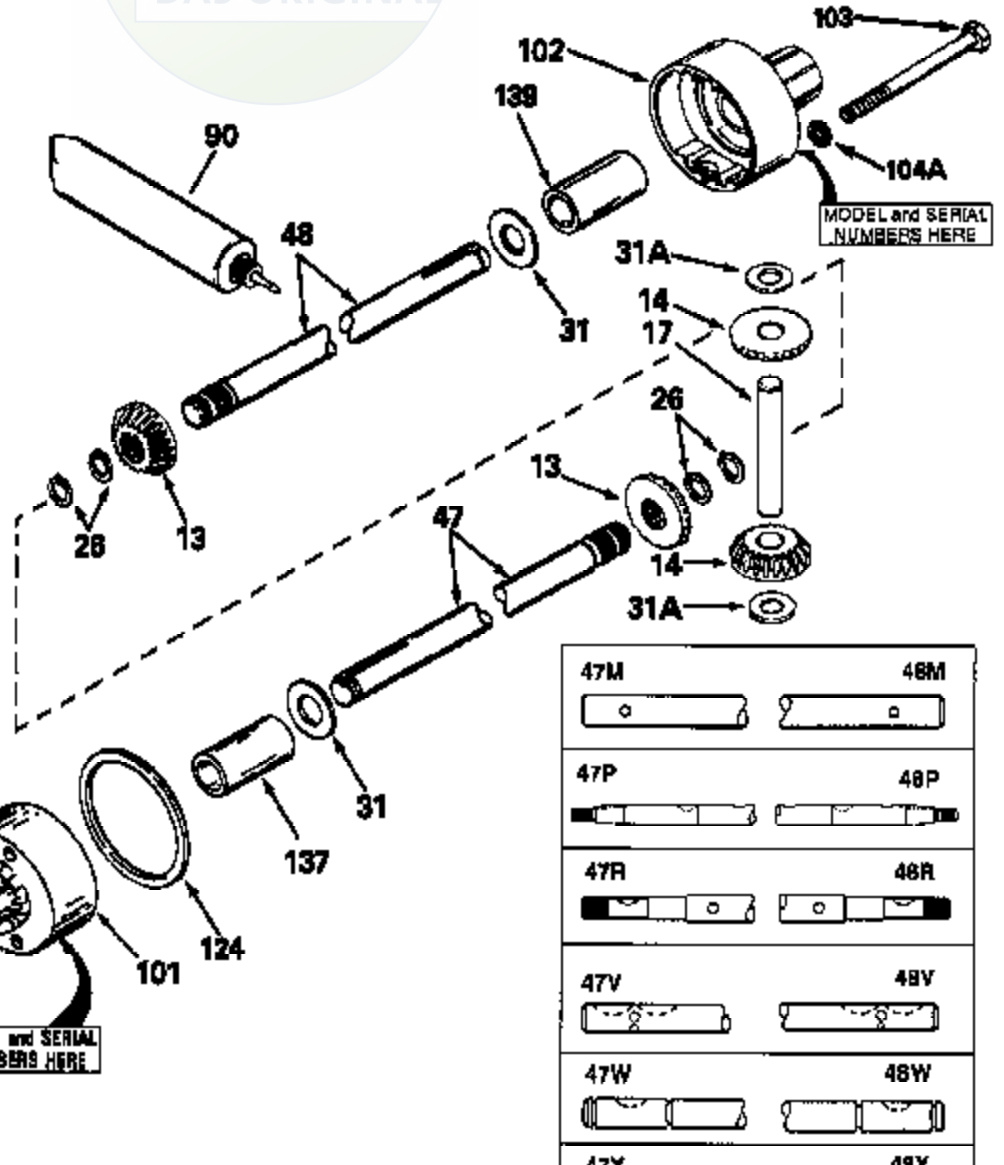

JOIST

SICHER IST DAS:
DAS ORIGINAL

Ref #	Part Number	Qty	Description
13	778067		Gear, Bevel (16 teeth)
14	778068		Gear, Pinion (16 teeth)
17	786040		Pin, Drive
26	792018		Ring, Retaining
31	780001		Washer (3/4" ID x 1-1/2" OD x 1/16" t hick)
31A	780096		Washer, Thrust
47M	774283		Axle (18-11/16" long)
48M	774283		Axle (18-11/16" long)
82	786043		Sprocket. No Teeth 54. O.D. 8.823
82	786051		Sprocket. No Teeth 60. O.D. 9.841
82	786070		Sprocket. No Teeth 48. O.D. 7.920
82	786041A		Sprocket. No Teeth 45. O.D. 7.389
82	786042	100-154	Sprocket. No Teeth 40. O.D. 6.650
90	788067B	Peerless	Grease (32 oz. bottle Bentonite greas e)
101	774073		Differential Carrier Hsg (Incl. 137)
102	774073		Differential Carrier Hsg (Incl. 139)
103	792041		Screw, 5/16-18 x 3-3/4"
104	792042		Nut, Lock, 5/16-18 (Use as required)
104A	792061		Washer, Flat, 5/16"
137	780077		Bushing (3/4" ID x 1-1/16" OD x 2-1/1 6" long)
139	780077		Bushing (3/4 ID x 1-1/16" OD x 2-1/16 " long)