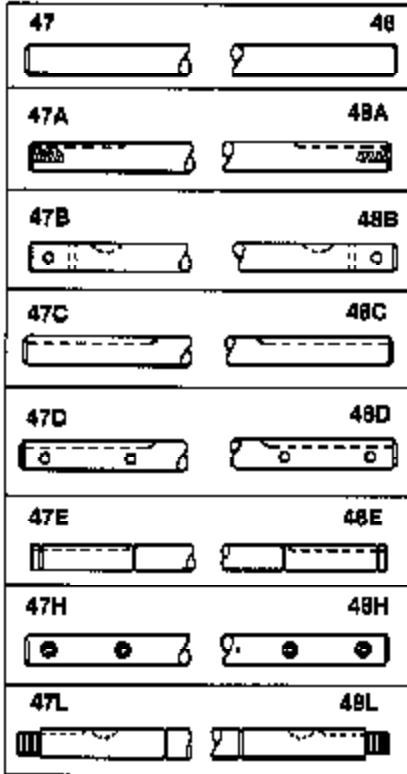

JOIST

SICHER IST DAS:
DAS ORIGINAL

Ref #	Part Number	Qty	Description
13	778067		Gear, Bevel (16 teeth)
14	778068		Gear, Pinion (16 teeth)
17	786040		Pin, Drive
26	792018		Ring, Retaining
31	780001		Washer (3/4" ID x 1-1/2" OD x 1/16" t hick)
31A	780096		Washer, Thrust
47M	774283		Axle (18-11/16" long)
48M	774283		Axle (18-11/16" long)
82	786043		Sprocket. No Teeth 54. O.D. 8.823
82	786051		Sprocket. No Teeth 60. O.D. 9.841
82	786070		Sprocket. No Teeth 48. O.D. 7.920
82	786041A		Sprocket. No Teeth 45. O.D. 7.389
82	786042	100-154	Sprocket. No Teeth 40. O.D. 6.650
90	788067B	Peerless	Grease (32 oz. bottle Bentonite greas e)
101	774073		Differential Carrier Hsg (Incl. 137)
102	774073		Differential Carrier Hsg (Incl. 139)
103	792041		Screw, 5/16-18 x 3-3/4"
104	792042		Nut, Lock, 5/16-18 (Use as required)
104A	792061		Washer, Flat, 5/16"
137	780077		Bushing (3/4" ID x 1-1/16" OD x 2-1/1 6" long)
139	780077		Bushing (3/4 ID x 1-1/16" OD x 2-1/16 " long)