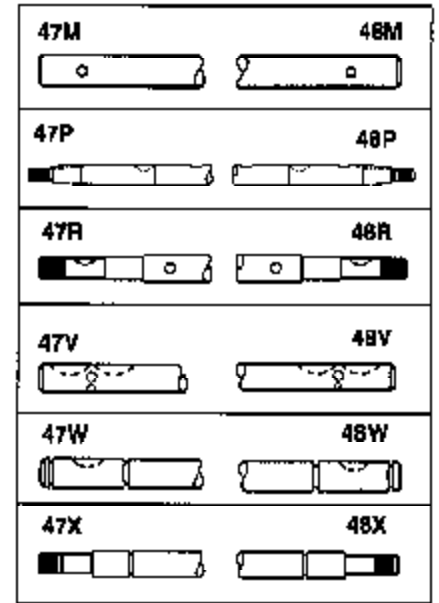

JOIST

SICHER IST DAS:
DAS ORIGINAL

Ref #	Part Number	Qty	Description
13	778067		Gear, Bevel (16 teeth)
14	778068		Gear, Pinion (16 teeth)
17	786040		Pin, Drive
26	792018		Ring, Retaining
31	780001		Washer (3/4" ID x 1-1/2" OD x 1/16" t hick)
31A	780096		Washer, Thrust
47M	774283		Axle (18-11/16" long)
48M	774283		Axle (18-11/16" long)
82	786043		Sprocket. No Teeth 54. O.D. 8.823
82	786051		Sprocket. No Teeth 60. O.D. 9.841
82	786070		Sprocket. No Teeth 48. O.D. 7.920
82	786041A		Sprocket. No Teeth 45. O.D. 7.389
82	786042	100-154	Sprocket. No Teeth 40. O.D. 6.650
90	788067B	Peerless	Grease (32 oz. bottle Bentonite greas e)
101	774073		Differential Carrier Hsg (Incl. 137)
102	774073		Differential Carrier Hsg (Incl. 139)
103	792041		Screw, 5/16-18 x 3-3/4"
104	792042		Nut, Lock, 5/16-18 (Use as required)
104A	792061		Washer, Flat, 5/16"
137	780077		Bushing (3/4" ID x 1-1/16" OD x 2-1/1 6" long)
139	780077		Bushing (3/4 ID x 1-1/16" OD x 2-1/16 " long)